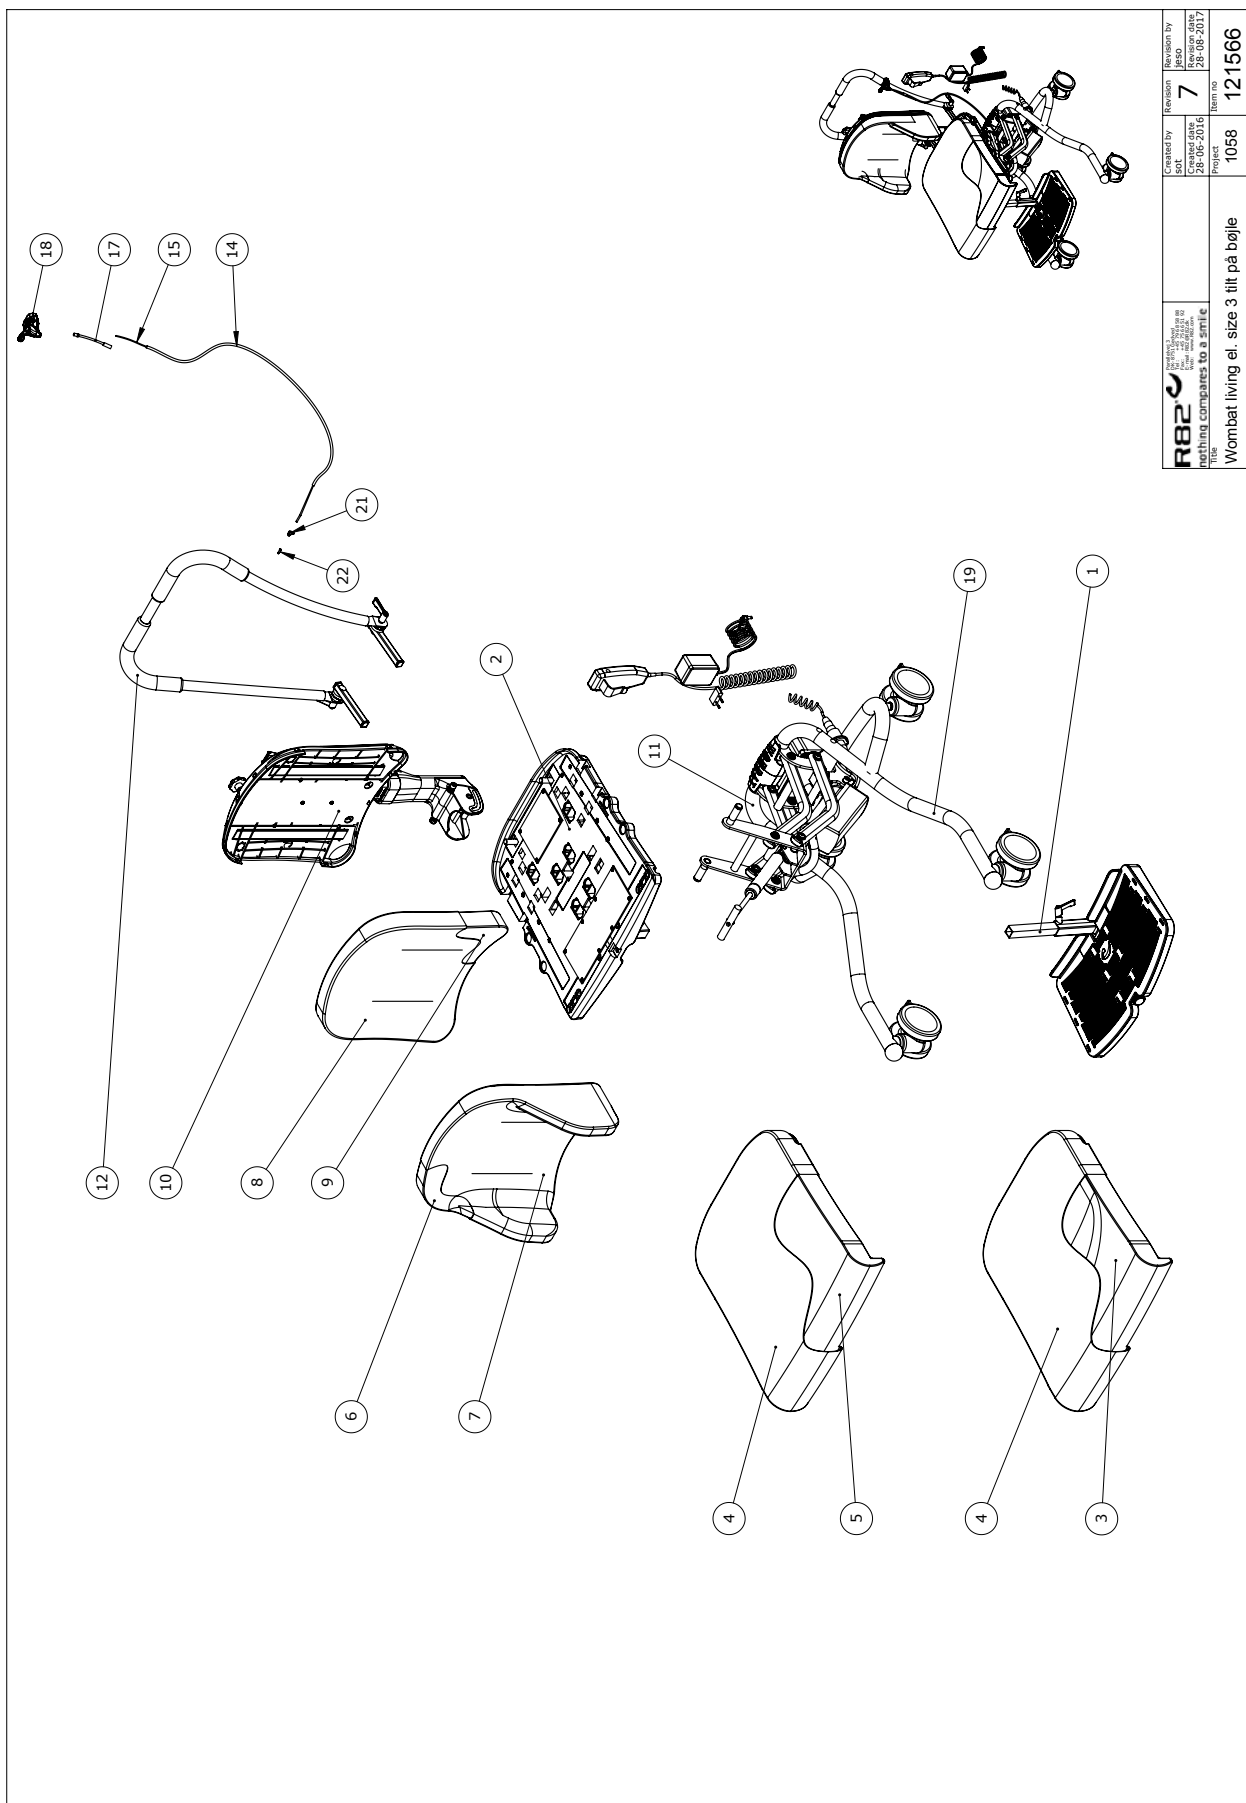

nothing compares to a smile Title: Wombat living el. size 3 tilt på bøjle	Created by: JYBA Date: 28-05-2016 Project: 1058	Revision by: JYBA Date: 28-08-2017 Revision: 7 Item no: 121566

C:\EPW\Projects\1058\Wombat 3121566