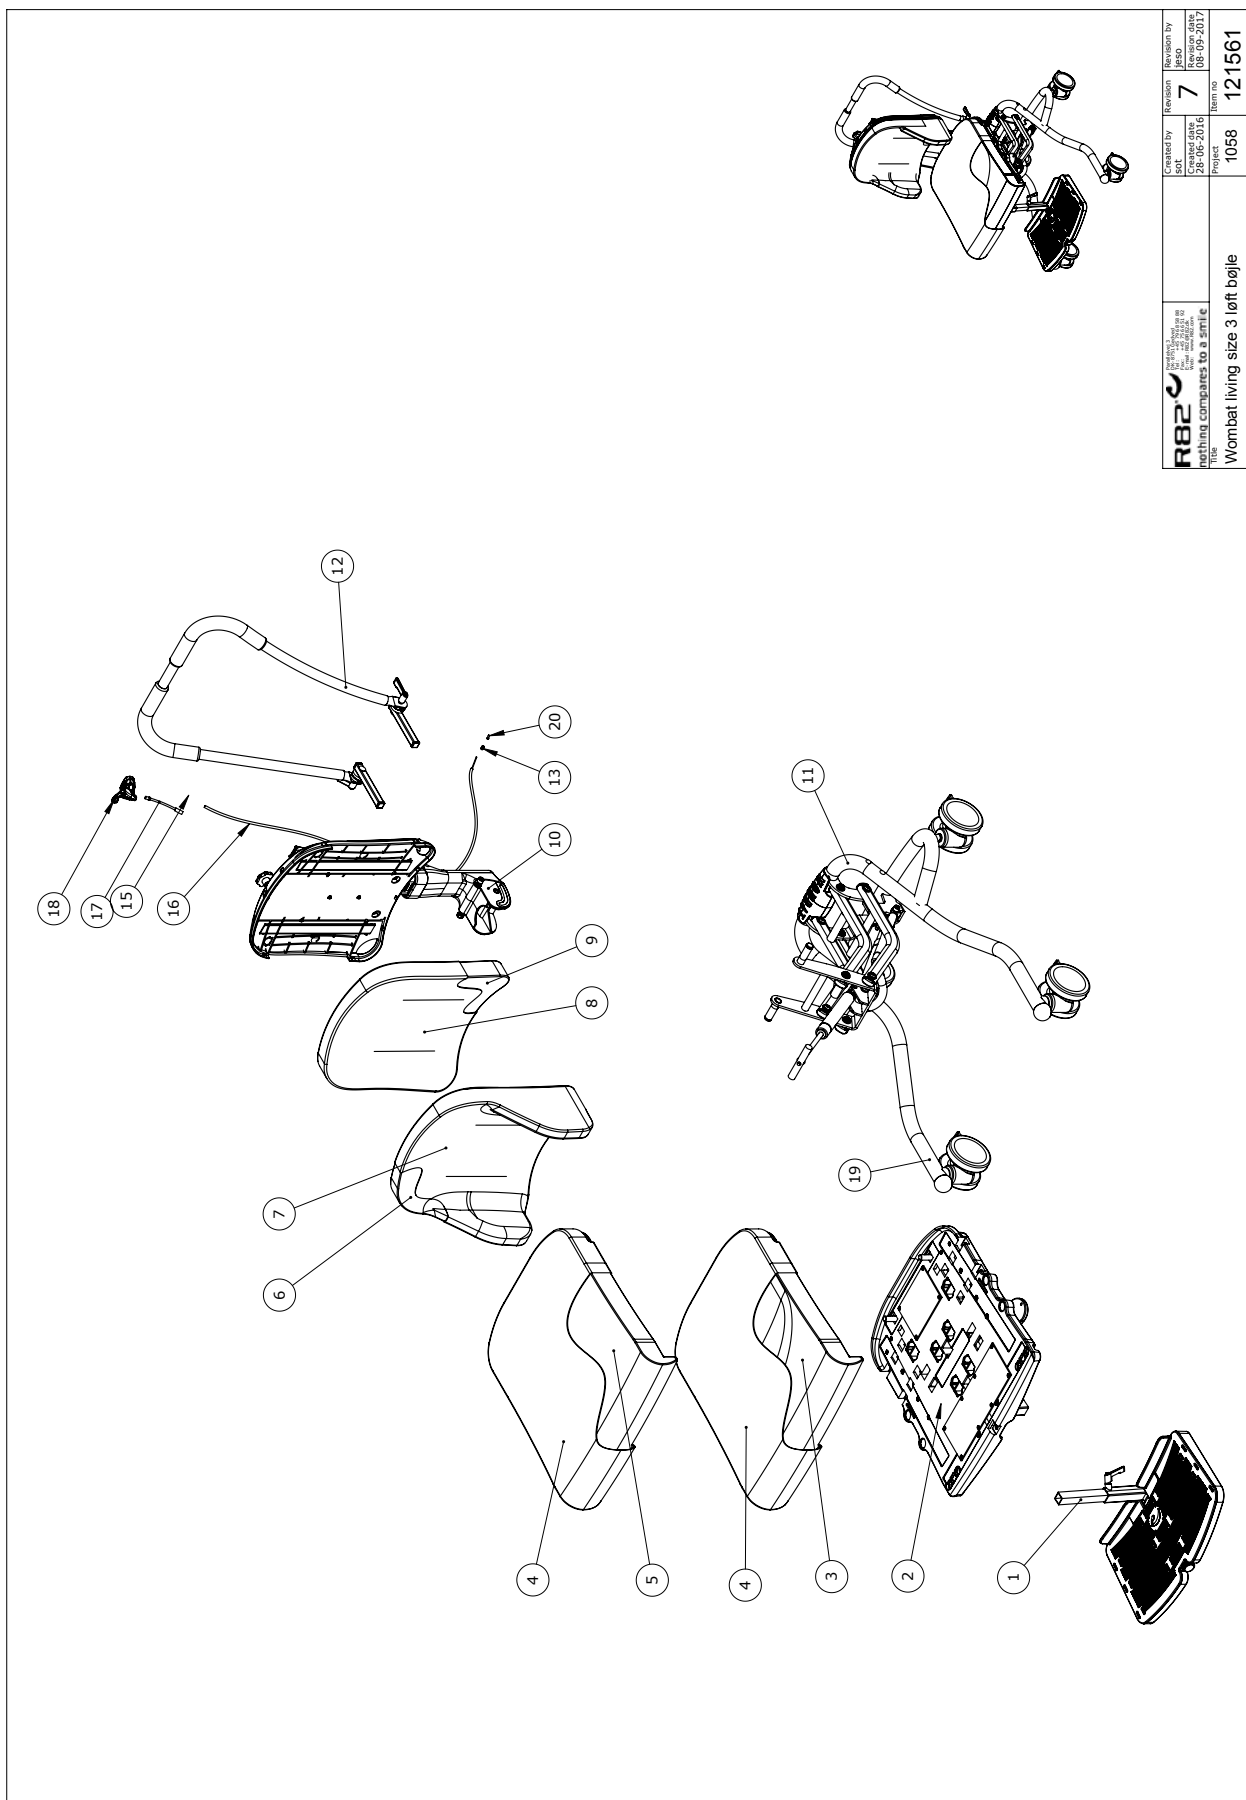

Nothing compares to a smile Title:	Created by: Jot	Revision by: Jaso
	Date: 28-06-2016	Revision: 7
Project: Wombat living size 3 left boiler	Part no: 1058	Item no: 121561

C:\EPW\Projects\1058\Wombat 3\121561