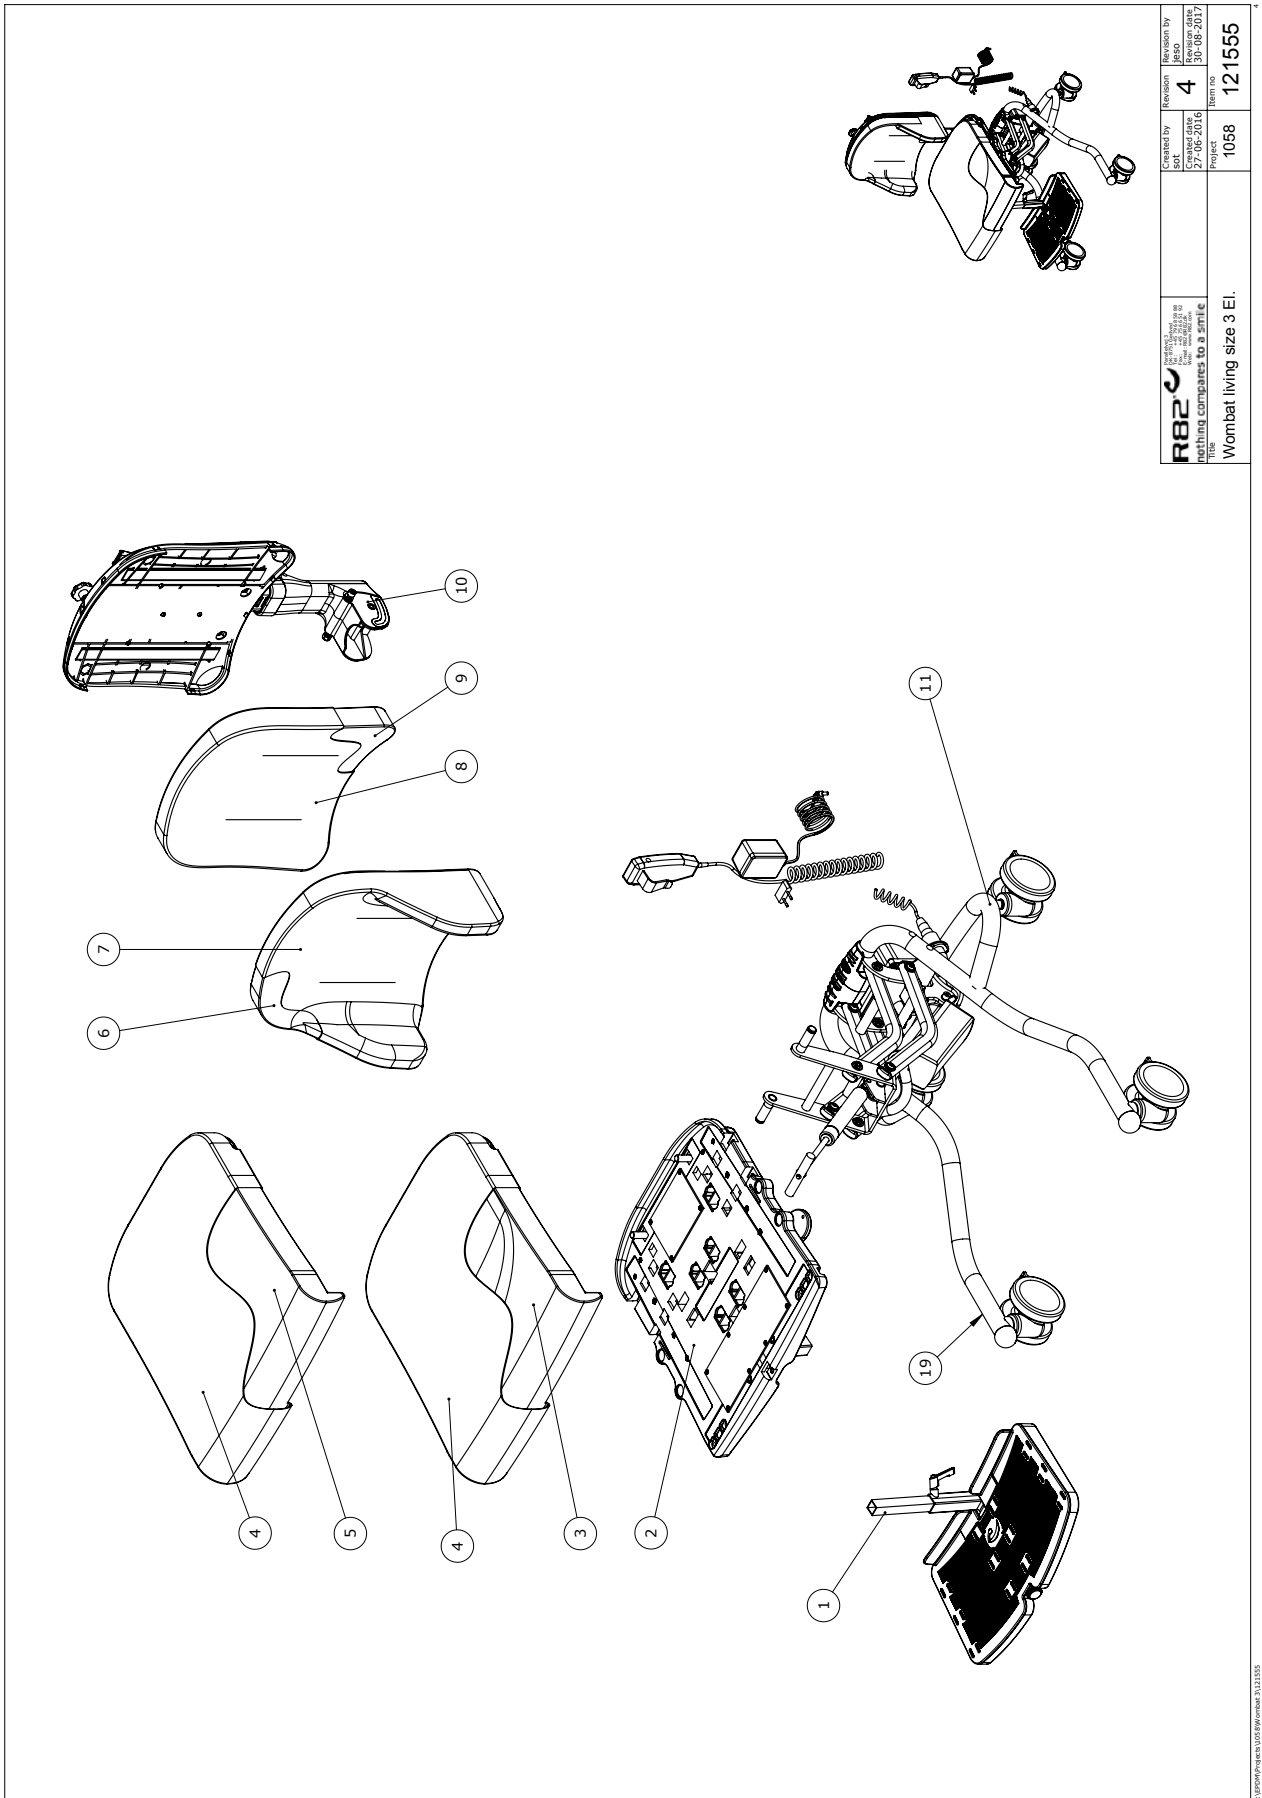

nothing compares to a smile Title: Wombat living size 3 El.	Created by: JYBA Date: 27-05-2016 Project: 1058	Revision by: JYBA Date: 30-08-2017 Revision: 4 Item no: 121555