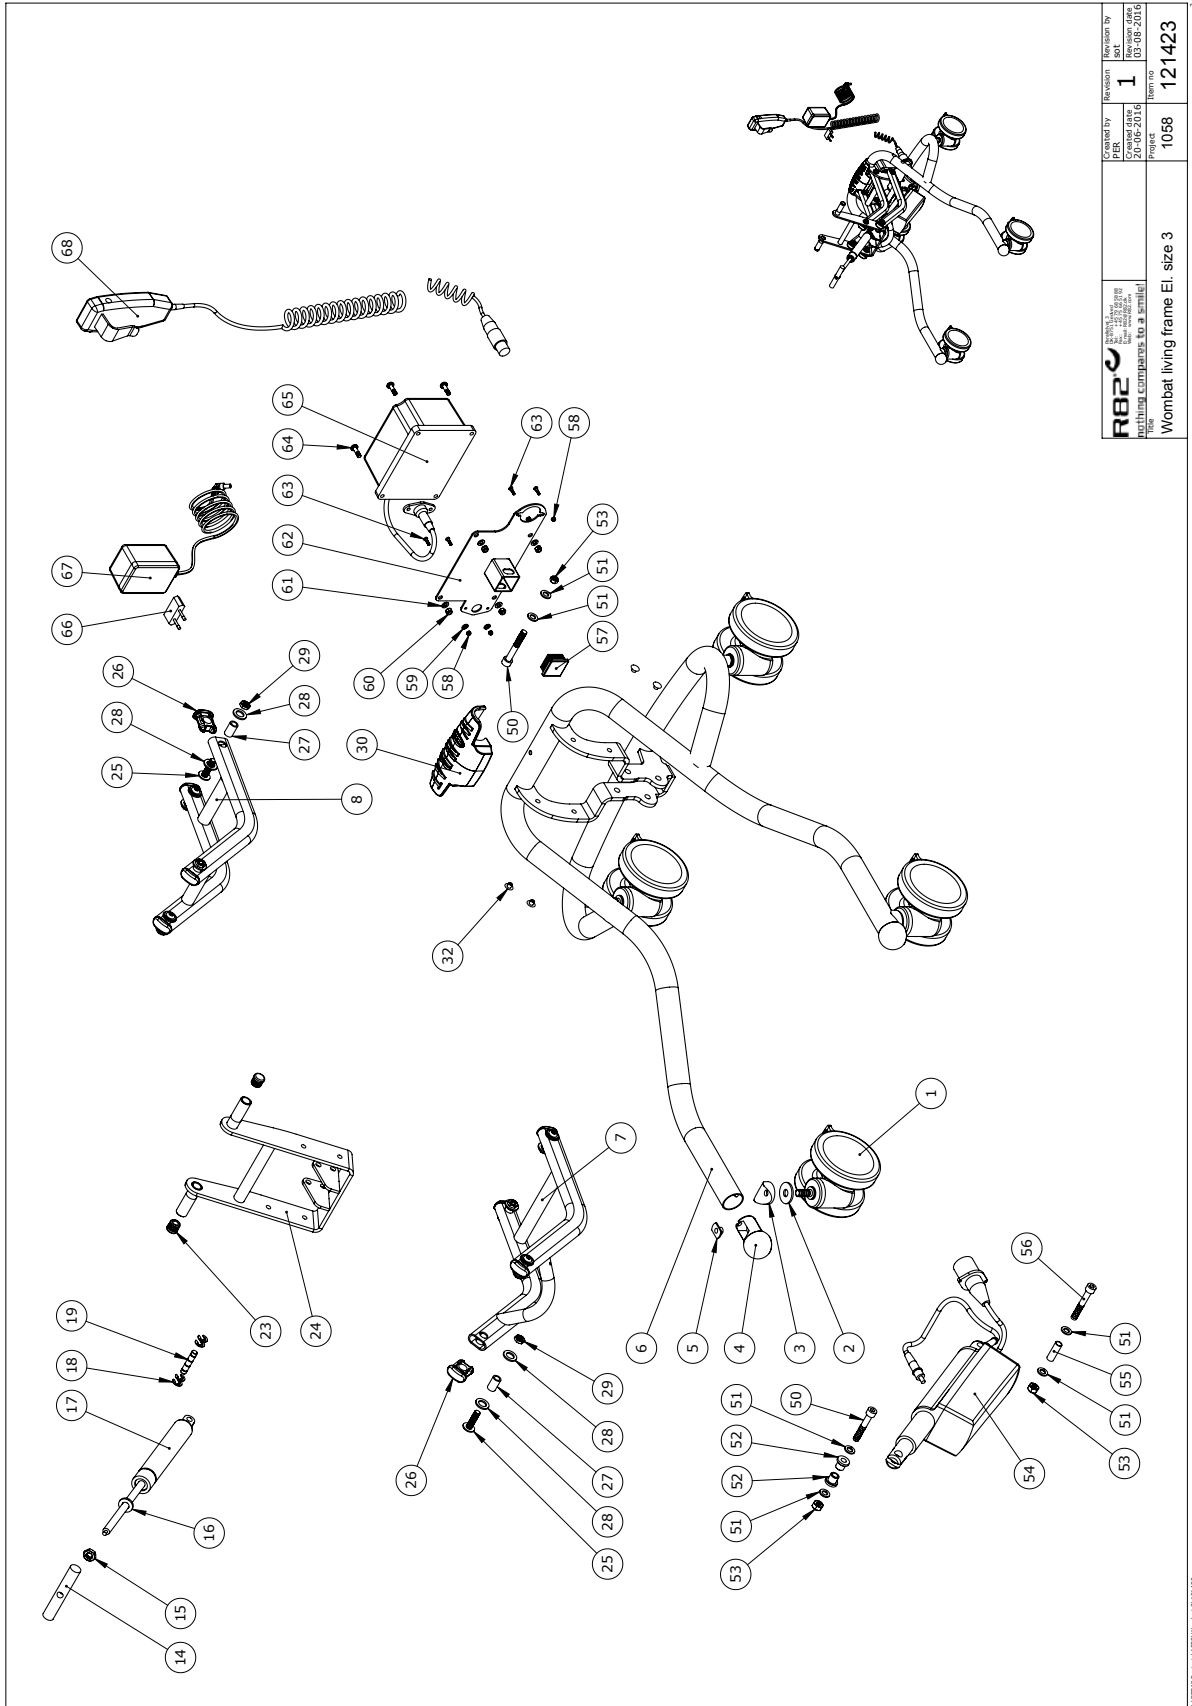

R82 A/S Industrivej 1 5700 Svendborg Denmark Net: +45 79 68 88 Fax: +45 75 66 51 92 E-mail: R82@R82.dk Web: R82.org	Covered by PER 5700 SVENDBORG Project	Revision I SKIT 02.09.2016 Item no. 121423
	Wombat living frame EI, size 3	1058