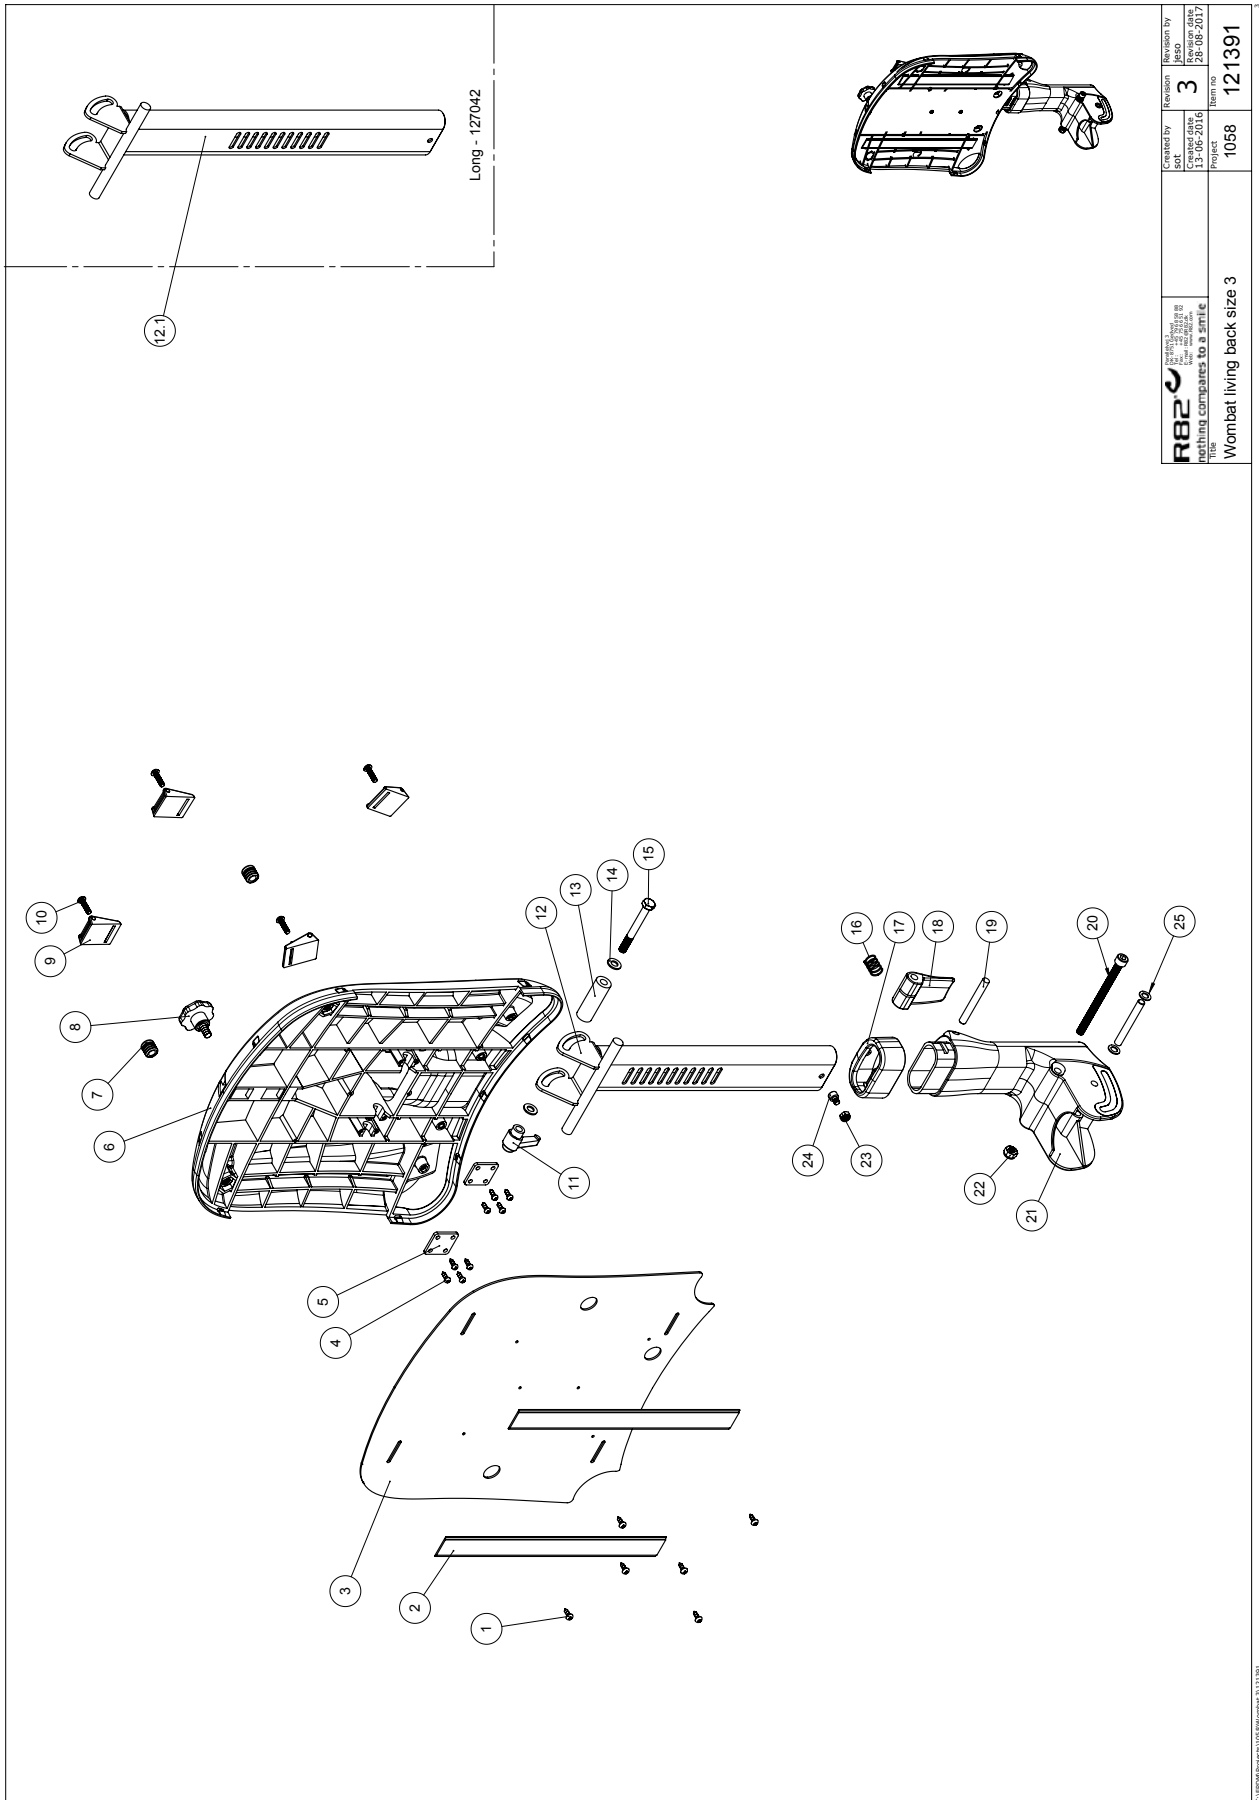

Nothing compares to a smile Title:	Created by Loh	Revision by Loh	Revision 3
	Created date 13-06-2016	Revision date 28-08-2017	Item no 121391
Product Wombat living back size 3		Item no 1068	

C:\pdp\pneu\105\pneu\121391