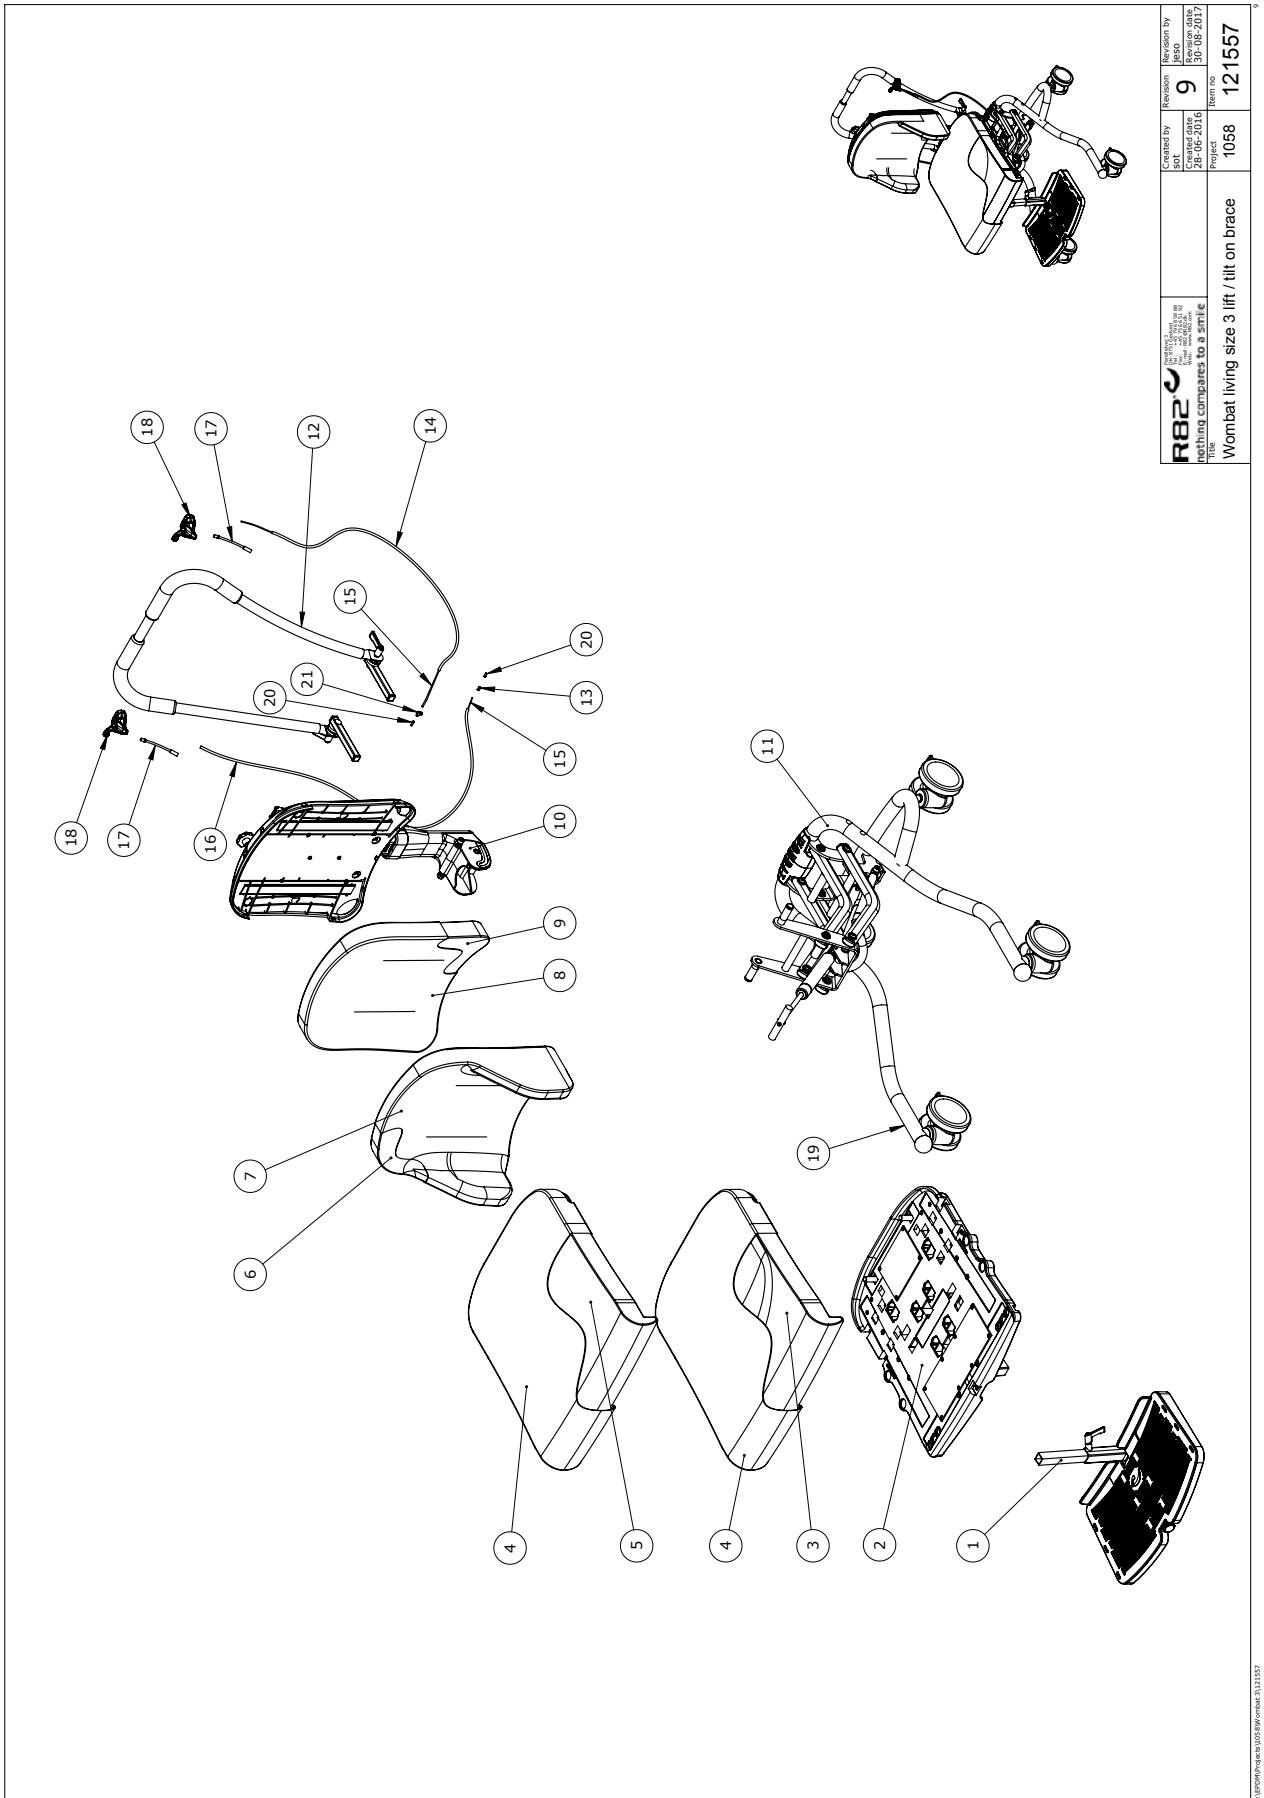

Nothing compares to a smile	Created by Jaso	Revision by Jaso
	Date 28-05-2016	Revision 9
Title Wombat living size 3 lift / tilt on brace	Project 1058	Item no. 121557

C:\EPDF\projekter\1058\wombat 3\121557