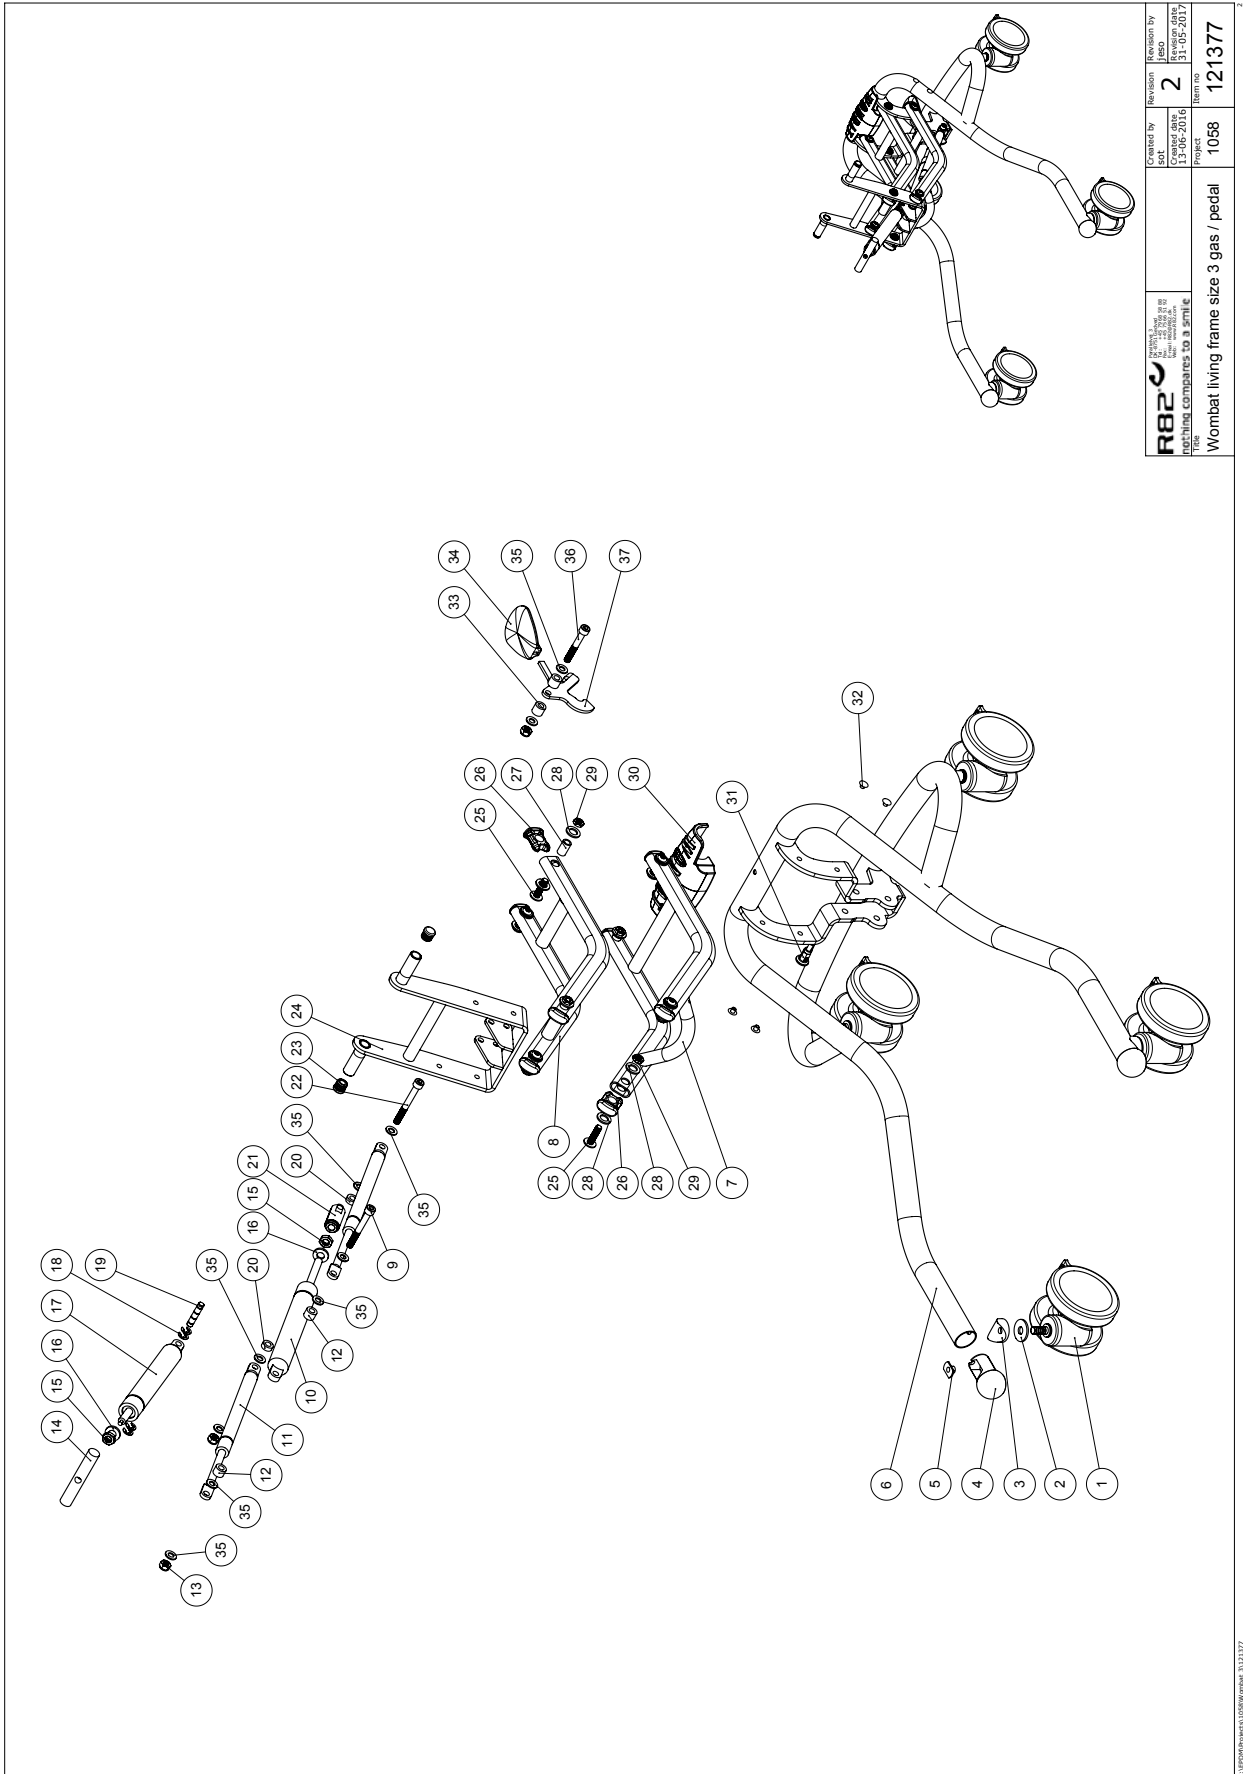

R82 A/S Parallelvej 3 8751 Gedved Denmark Tel: +45 79 68 58 88 Fax: +45 75 66 51 92 E-mail: R82@R82.dk Web: R82.org	Created by JYBA 13-AUG-2016	Revision by JYBA 31-OCT-2017
	Project 1058	Item no 121377
Wombat living frame size 3 gas / pedal		

C:\Users\Project\Documents\311377