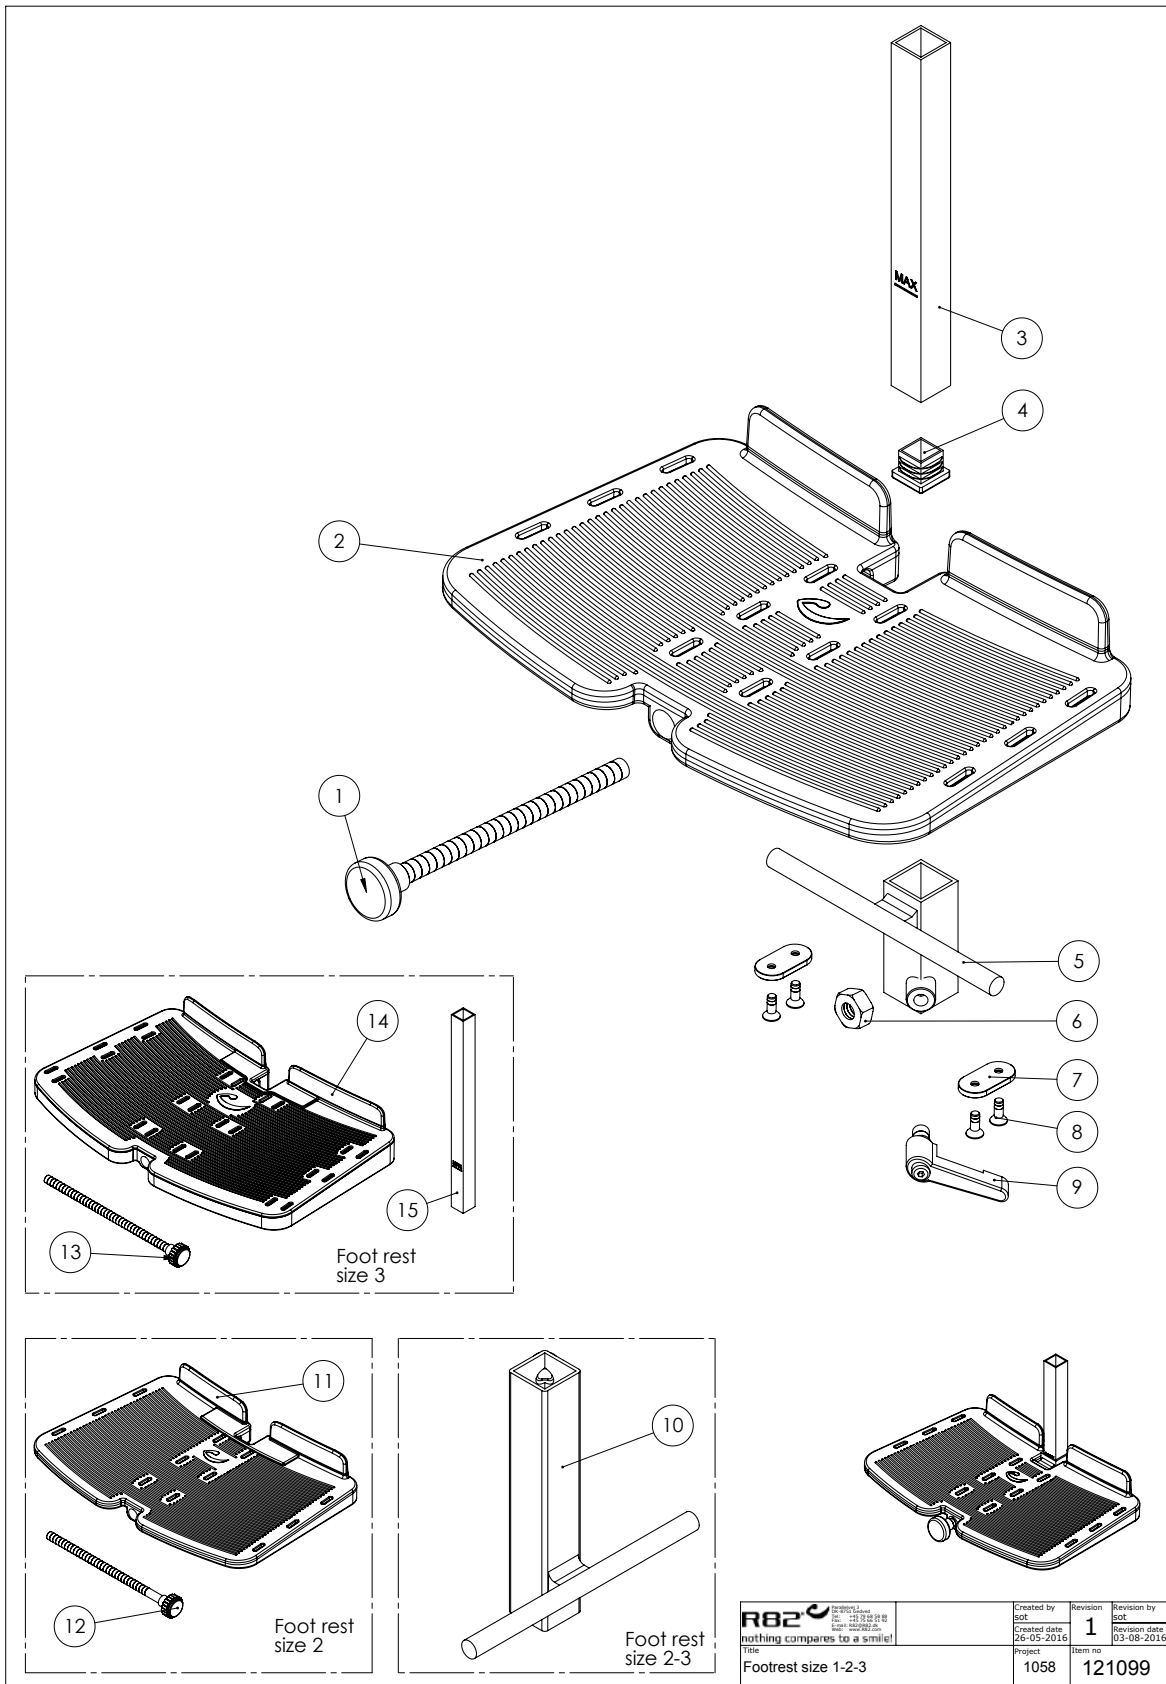

Position	No.	Description	Quantity	Unit of Measure	Ean code
4	2504500	Ferrule e20*1,0-2,0 int.black	PCS	1	5707292144126
6	1604000	Steel nut 10 mm	PCS	1	5707292141293
7	82950	Hollow plate 16*32, Wombat	PCS	2	5707292126030
8	1940017	Sheet metal screw uhx4,2*13fzb	PCS	4	5707292142597
9	3502516	Tightening handle 45mm M8*16	PCS	1	5707292146915
10	82737	Pipe fitting long, Wombat 3	PCS	1	5707292399366
13	3502795	Knob 28mm,M10*??mm thread	PCS	1	5707292402110
14	82752	Footplate size 3, Wombat	PCS	1	5707292401373
15	82787	Rod for Wombat footrest 280 mm	PCS	1	5707292401472